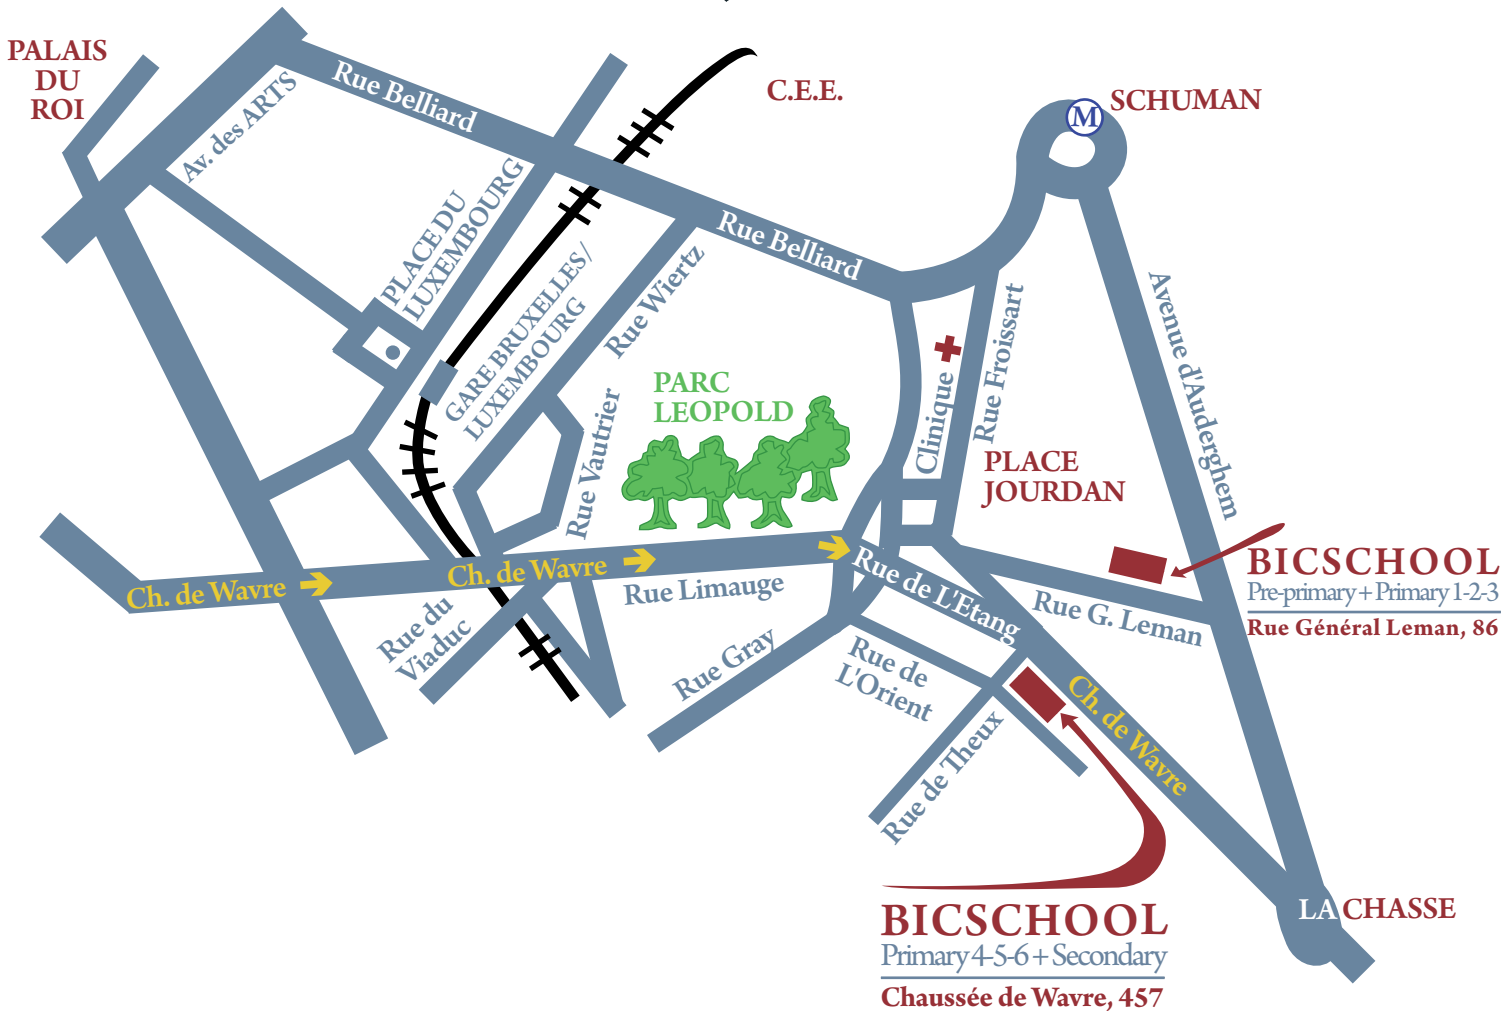

BRUSSELS INTERNATIONAL CATHOLIC SCHOOL

WWW.BICSCHOOL.BE

Public Transport:

The following bring you to our school:

- Bus: no. 34, 51, 60 (buses stop in front of the school)
- Metro: Schumann.
- Tram: no. 81
- Train: Gare de Luxembourg